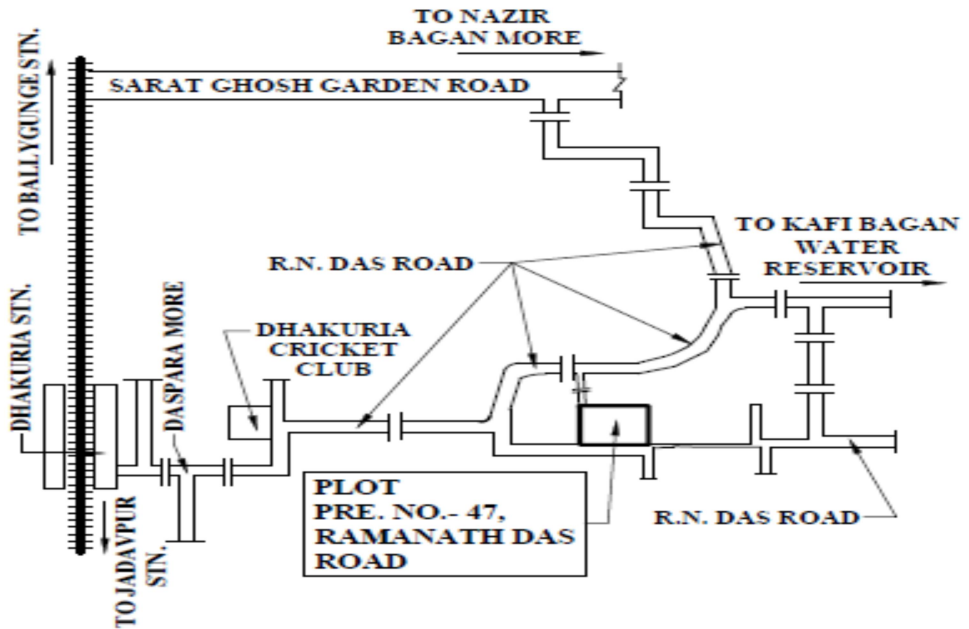

Ref. :

Date :

Location Map with Latitude and Longitude for the Project named **SRISHTI** at Premises No. 47, Rama Nath Das Road, under Ward No. 92 of KMC, PS – Garfa, PO – Dhakuria, Kolkata – 700031, WB, India:

LATITUDE	LONGITUDE
22°30'30" NORTH	88°22'29" EAST

SITE PLAN
SCALE : 1:600.

LOCATION PLAN
SCALE : 1:4000.

SRISHTI ENTERPRISE

Tarakan Roy

Partner

Partner