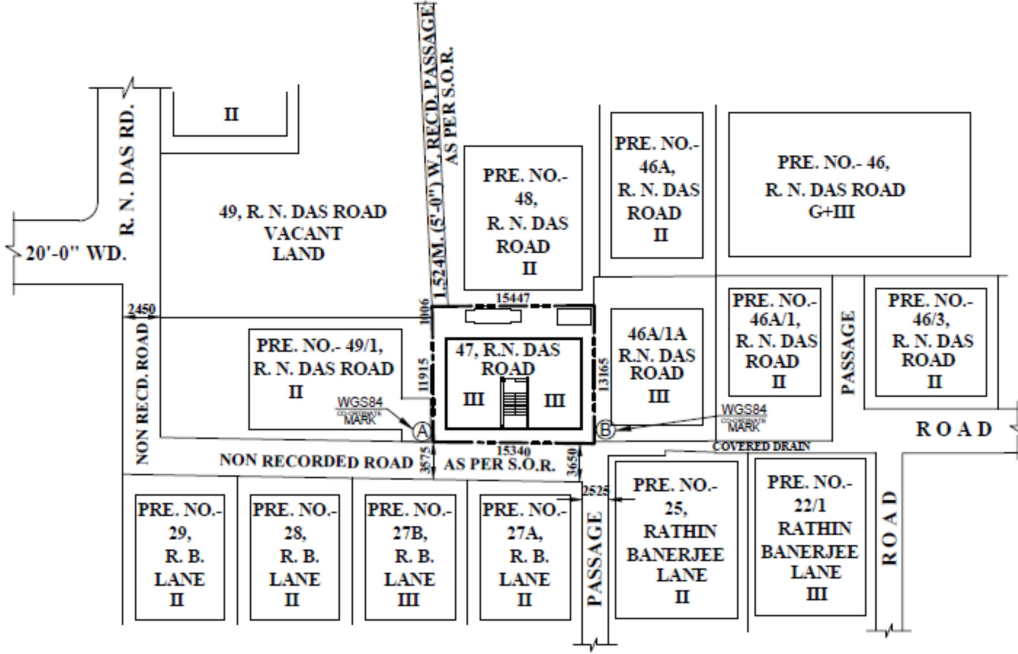

Ref. :

Date :

Location Map with Latitude and Longitude for the Project named **SRISHTI** at Premises No. 47, Rama Nath Das Road, under Ward No. 92 of KMC, PS – Garfa, PO – Dhakuria, Kolkata – 700031, WB, India:

LATITUDE	LONGITUDE
22°30'30" NORTH	88°22'29" EAST

SITE PLAN
SCALE : 1:600.

LOCATION PLAN
SCALE : 1:4000.

SRISHTI ENTERPRISE

Tarakan Roy

Partner

Partner